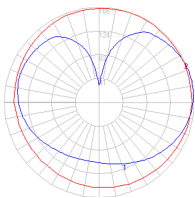

Luminaire weight

7.78 lbs / 3.53 kg

Warranty

5 year Limited warranty

Red = Max Cd. Through Vertical plane

Blue = Max Cd. Through Horizontal plane