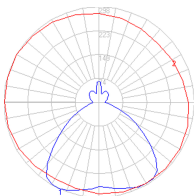

Warranty

5 year Limited warranty

Red = Max Cd. Through Vertical plane

Blue = Max Cd. Through Horizontal plane