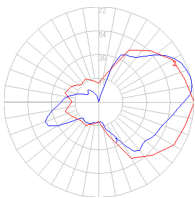

Features & Accessories

- Adjustable diffuser into two different positions

Dimensions

Packaging

1 Box

1 x 12-5/16" x 12-5/16" x 18-9/16" / 5.51 lbs - 31 cm x 31 cm x 47 cm / 2.5 kg

Light distribution

Direct/Indirect

Luminaire weight

2.65 lbs / 1.2 kg

Warranty

5 year Limited warranty

Red = Max Cd. Through Vertical plane

Blue = Max Cd. Through Horizontal plane