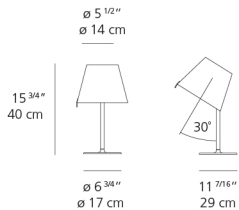

Lamp type	LED-T
Lamp	max 60W E12/G16.5
Lamp Included	No
Control type	On/Off (On Cord)
Input Voltage	120V
Power consumption	N/A
Ballast	N/A

Colors & Finishes

Grey

Materials

- Base in painted zamac
- Stem in painted aluminum
- Diffuser in silk satin fabric on a plastic frame

Features & Accessories

- Adjustable diffuser into two different positions

Dimensions

Packaging

1 Box

1 x 12-5/16" x 12-5/16" x 18-9/16" / 5.51 lbs - 31 cm x 31 cm x 47 cm / 2.5 kg

Light distribution

Direct/Indirect

Luminaire weight

2.65 lbs / 1.2 kg

Warranty

5 year Limited warranty

Red = Max Cd. Through Vertical plane

Blue = Max Cd. Through Horizontal plane