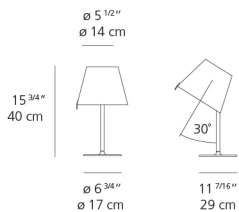

Dimensions

Packaging

1 Box

1 x 12-5/16" x 12-5/16" x 18-9/16" / 5.51 lbs - 31 cm x 31 cm x 47 cm / 2.5 kg

Light distribution

Direct/Indirect

Luminaire weight

2.65 lbs / 1.2 kg