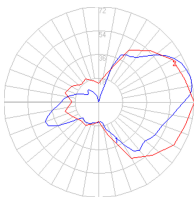

Dimensions

Packaging

1 Box

1 x 12-5/16" x 12-5/16" x 18-9/16" / 5.51 lbs - 31 cm x 31 cm x 47 cm / 2.5 kg

Light distribution

Direct/Indirect

Luminaire weight

2.65 lbs / 1.2 kg