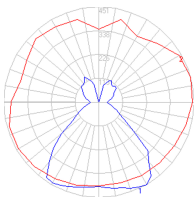

2 Boxes

1 x 73-11/16" x 18-3/16" x 18-9/16" / 35.94 lbs - 187 cm x 46 cm x 47 cm / 16.3 kg

1 x 27-5/8" x 27-5/8" x 23-5/16" / 13.67 lbs - 70 cm x 70 cm x 59 cm / 6.2 kg

Light distribution

Diffused

Luminaire weight

20.94 lbs / 9.5 kg

Warranty

5 year Limited warranty

Red = Max Cd. Through Vertical plane

Blue = Max Cd. Through Horizontal plane