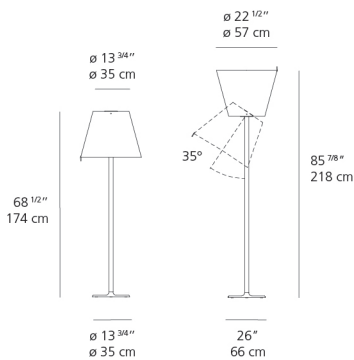

Dimensions

Packaging

2 Boxes

1 x 73-11/16" x 18-3/16" x 18-9/16" / 35.94 lbs - 187 cm x 46 cm x 47 cm / 16.3 kg

1 x 27-5/8" x 27-5/8" x 23-5/16" / 13.67 lbs - 70 cm x 70 cm x 59 cm / 6.2 kg

Light distribution

Diffused

Luminaire weight

20.94 lbs / 9.5 kg

Warranty

5 year Limited warranty

Red = Max Cd. Through Vertical plane

Blue = Max Cd. Through Horizontal plane