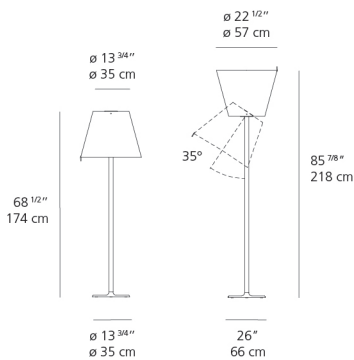

Melampo mega floor dimmable bronze

SPECIFICATIONS

0577028A

Design By

Adrien Gardère

Collection

Design

Specifications

Lamp type	LED-T
Lamp	max 2X100W E26/A19
Lamp Included	No
Control type	DIMMABLE (On Cord)
Input Voltage	120V
Power consumption	N/A
Ballast	N/A

Colors & Finishes

 Bronze

Materials

- Base in painted zamac
- Stem in painted aluminum
- Diffuser in silk satin fabric

Features & Accessories

- Adjustable diffuser into three different positions

Dimensions

Packaging

2 Boxes

1 x 73-11/16" x 18-3/16" x 18-9/16" / 35.94 lbs - 187 cm x 46 cm x 47 cm / 16.3 kg

1 x 27-5/8" x 27-5/8" x 23-5/16" / 13.67 lbs - 70 cm x 70 cm x 59 cm / 6.2 kg

Light distribution

Diffused

Luminaire weight

20.94 lbs / 9.5 kg

Red = Max Cd. Through Vertical plane

Blue = Max Cd. Through Horizontal plane

Warranty

5 year Limited warranty