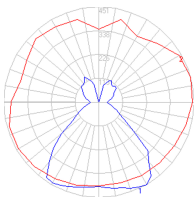

Features & Accessories

- Adjustable diffuser into three different positions

Dimensions

Packaging

2 Boxes

1 x 73-11/16" x 18-3/16" x 18-9/16" / 35.94 lbs - 187 cm x 46 cm x 47 cm / 16.3 kg

1 x 27-5/8" x 27-5/8" x 23-5/16" / 13.67 lbs - 70 cm x 70 cm x 59 cm / 6.2 kg

Light distribution

Diffused

Luminaire weight

20.94 lbs / 9.5 kg

Red = Max Cd. Through Vertical plane

Blue = Max Cd. Through Horizontal plane

Warranty

5 year Limited warranty