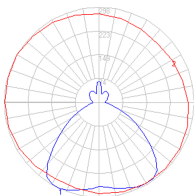

Features & Accessories

- Adjustable diffuser into three different positions

Dimensions

Packaging

1 Box

1 x 17" x 17" x 56-13/16" / 16.53 lbs - 43 cm x 43 cm x 144 cm / 7.5 kg

Light distribution

Diffused

Luminaire weight

10.58 lbs / 4.8 kg

Red = Max Cd. Through Vertical plane

Blue = Max Cd. Through Horizontal plane

Warranty

5 year Limited warranty