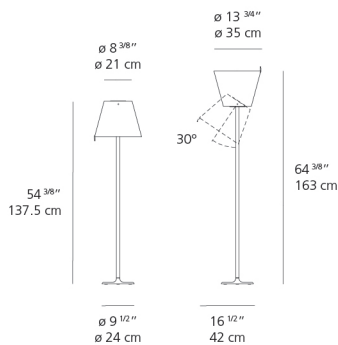

Lamp type	LED-T
Lamp	max 2X75W E26/A19
Lamp Included	No
Control type	On/Off (On Cord)
Input Voltage	120V
Power consumption	N/A
Ballast	N/A

Colors & Finishes

Grey

Materials

- Base in painted zamac
- Stem in painted aluminum
- Diffuser in silk satin fabric

Features & Accessories

- Adjustable diffuser into three different positions

Dimensions

Packaging

1 Box

1 x 17" x 17" x 56-13/16" / 16.53 lbs - 43 cm x 43 cm x 144 cm / 7.5 kg

Light distribution

Diffused

Luminaire weight

10.58 lbs / 4.8 kg

Red = Max Cd. Through Vertical plane

Blue = Max Cd. Through Horizontal plane

Warranty

5 year Limited warranty