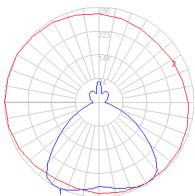

Features & Accessories

- Adjustable diffuser into three different positions

Dimensions

Packaging

1 Box

1 x 17" x 17" x 56-13/16" / 16.53 lbs - 43 cm x 43 cm x 144 cm / 7.5 kg

Light distribution

Diffused

Luminaire weight

10.58 lbs / 4.8 kg

Warranty

5 year Limited warranty

Red = Max Cd. Through Vertical plane
Blue = Max Cd. Through Horizontal plane