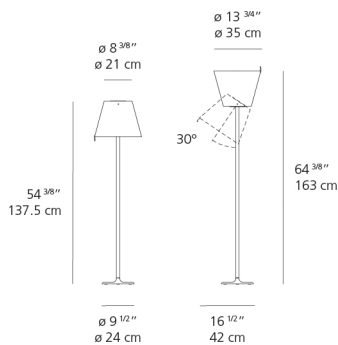

Melampo floor on/off bronze

SPECIFICATIONS

0123028A

Design By

Adrien Gardère

Collection

Design

Specifications

Lamp type	LED-T
Lamp	max 2X75W E26/A19
Lamp Included	No
Control type	On/Off (On Cord)
Input Voltage	120V
Power consumption	N/A
Ballast	N/A

Colors & Finishes

 Bronze

Materials

- Base in painted zamac
- Stem in painted aluminum
- Diffuser in silk satin fabric

Features & Accessories

- Adjustable diffuser into three different positions

Dimensions

Packaging

1 Box

1 x 17" x 17" x 56-13/16" / 16.53 lbs - 43 cm x 43 cm x 144 cm / 7.5 kg

Light distribution

Diffused

Luminaire weight

10.58 lbs / 4.8 kg

Warranty

5 year Limited warranty

Red = Max Cd. Through Vertical plane
Blue = Max Cd. Through Horizontal plane