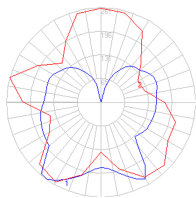

### Dimensions

13 3/4"  
35 cm

26"  
66 cm

### Packaging

4 Boxes

1 x 17-7/16" x 17-7/16" x 11-1/8" / 8.38 lbs - 44 cm x 44 cm x 28 cm / 3.8 kg

3 x 21-3/4" x 19-13/16" x 20-9/16" / 28 lbs - 55 cm x 50 cm x 52 cm / 12.7 kg

### Light distribution

Diffused

### Luminaire weight

58.87 lbs / 26.7 kg

Red = Max Cd. Through Vertical plane

Blue = Max Cd. Through Horizontal plane