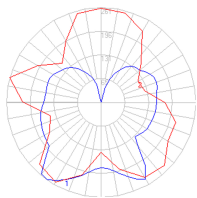

4 Boxes

1 x 33-9/16" x 17" x 33-1/2" / 9.92 lbs - 85 cm x 43 cm x 29 cm / 4.5 kg

3 x 21-3/4" x 19-13/16" x 20-9/16" / 28 lbs - 55 cm x 50 cm x 52 cm / 12.7 kg

Light distribution

Diffused

Luminaire weight

59.09 lbs / 26.8 kg