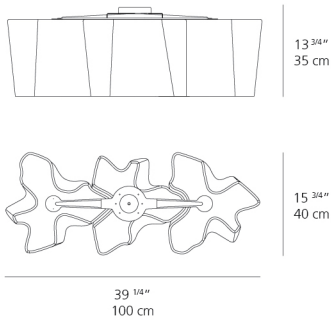

Dimensions

Packaging

4 Boxes

1 x 33-9/16" x 17" x 33-1/2" / 9.92 lbs - 85 cm x 43 cm x 29 cm / 4.5 kg

3 x 21-3/4" x 19-13/16" x 20-9/16" / 28 lbs - 55 cm x 50 cm x 52 cm / 12.7 kg

Light distribution

Diffused

Luminaire weight

59.09 lbs / 26.8 kg

Warranty

5 year Limited warranty

Red = Max Cd. Through Vertical plane
Blue = Max Cd. Through Horizontal plane