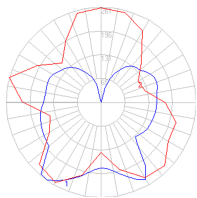

Features & Accessories

- Custom applications available

Dimensions

Packaging

2 Boxes

1 x 8-3/8" x 8-3/8" x 7-9/16" / 1.76 lbs - 21 cm x 21 cm x 19 cm / .8 kg

1 x 21-3/4" x 19-13/16" x 20-9/16" / 28 lbs - 55 cm x 50 cm x 52 cm / 12.7 kg

Light distribution

Diffused

Luminaire weight

18.96 lbs / 8.6 kg

Warranty

Red = Max Cd. Through Vertical plane

Blue = Max Cd. Through Horizontal plane