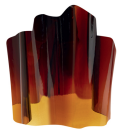

Logico single ceiling E26/19 Tobacco

SPECIFICATIONS

0452048A

Design By

Michele De Lucchi
Gerhard Reichert

Collection

Design

Specifications

Lamp type	LED-T
Lamp	max 100W E26/A19
Lamp Included	No
Control type	Dimmable 2-Wire
Input Voltage	120V
Power consumption	N/A
Ballast	N/A

Colors & Finishes

 TOBACCO (Diffuser)

Materials

- Diffuser in handblown glass with satin finish
- Diffuser supporting frame and canopy in die-cast aluminum with matte lacquered finish