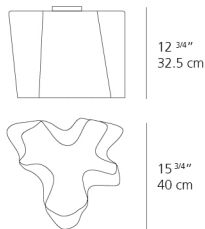

Lamp type	LED-T
Lamp	max 100W E26/A19
Lamp Included	No
Control type	Dimmable 2-Wire
Input Voltage	120V
Power consumption	N/A
Ballast	N/A

Colors & Finishes

 TOBACCO (Diffuser)

Materials

- Diffuser in handblown glass with satin finish
- Diffuser supporting frame and canopy in die-cast aluminum with matte lacquered finish

Features & Accessories

- Custom applications available

Dimensions

Packaging

2 Boxes

1 x 8-3/8" x 8-3/8" x 7-9/16" / 1.76 lbs - 21 cm x 21 cm x 19 cm / .8 kg

1 x 21-3/4" x 19-13/16" x 20-9/16" / 28 lbs - 55 cm x 50 cm x 52 cm / 12.7 kg

Light distribution

Diffused

Luminaire weight

18.96 lbs / 8.6 kg

Warranty

Red = Max Cd. Through Vertical plane

Blue = Max Cd. Through Horizontal plane