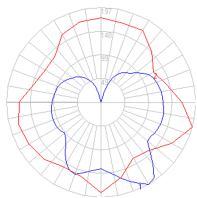

4 Boxes

1 x 17" x 17" x 9-9/16" / 5.07 lbs - 43 cm x 43 cm x 24 cm / 2.3 kg

3 x 16-1/4" x 16-1/4" x 16-5/8" / 8.6 lbs - 41 cm x 41 cm x 42 cm / 3.9 kg

Light distribution

Diffused

Luminaire weight

16.76 lbs / 7.6 kg

Red = Max Cd. Through Vertical plane
Blue = Max Cd. Through Horizontal plane

Warranty