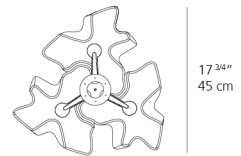

Logico mini triple nested ceiling E26/A19 Grey Smoke

SPECIFICATIONS

0693018A

Design By

Michele De Lucchi
Gerhard Reichert

Collection

Design

Specifications

Lamp type	LED-T
Lamp	max 3X100W E26/A19
Lamp Included	No
Control type	Dimmable 2-Wire
Input Voltage	120V
Power consumption	N/A
Ballast	N/A

Colors & Finishes

- GREY SMOKE (Diffuser)
- Pale grey (Body)

Materials

- Diffuser in handblown glass with satin finish
- Diffuser supporting frame and canopy in die-cast aluminum with matte lacquered finish

Features & Accessories

- Custom applications available

Dimensions