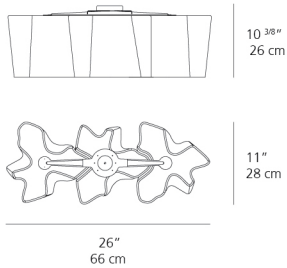

Dimensions