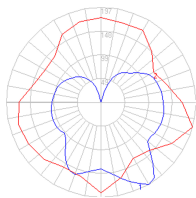

4 Boxes

1 x 24-1/8" x 13" x 9-15/16" / 5.51 lbs - 61 cm x 33 cm x 25 cm / 2.5 kg

3 x 16-1/4" x 16-1/4" x 16-5/8" / 8.6 lbs - 41 cm x 41 cm x 42 cm / 3.9 kg

Light distribution

Diffused

Red = Max Cd. Through Vertical plane
Blue = Max Cd. Through Horizontal plane