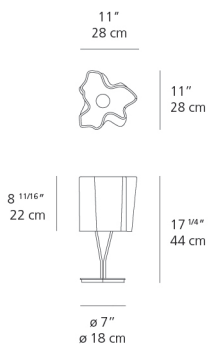

Lamp type	LED-T
Lamp	max 3X40W E12/G16.5
Lamp Included	No
Control type	DIMMABLE (On Frame)
Input Voltage	120V
Power consumption	N/A
Ballast	N/A

Colors & Finishes

- GREY SMOKE (Diffuser)
- Chrome (Stem & Base)

Dimensions

Packaging

2 Boxes

1 x 9-15/16" x 9-15/16" x 20-15/16" / 7.05 lbs - 25 cm x 25 cm x 53 cm / 3.2 kg

1 x 16-1/4" x 16-1/4" x 16-5/8" / 8.6 lbs - 41 cm x 41 cm x 42 cm / 3.9 kg

Light distribution

Diffused

Luminaire weight

4.63 lbs / 2.1 kg

Red = Max Cd. Through Vertical plane
Blue = Max Cd. Through Horizontal plane

Warranty