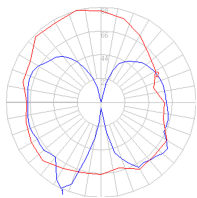

Dimensions

Packaging

2 Boxes

1 x 9-15/16" x 9-15/16" x 20-15/16" / 7.05 lbs - 25 cm x 25 cm x 53 cm / 3.2 kg

1 x 16-1/4" x 16-1/4" x 16-5/8" / 8.6 lbs - 41 cm x 41 cm x 42 cm / 3.9 kg

Light distribution

Diffused

Luminaire weight

4.63 lbs / 2.1 kg

Red = Max Cd. Through Vertical plane
Blue = Max Cd. Through Horizontal plane

Warranty