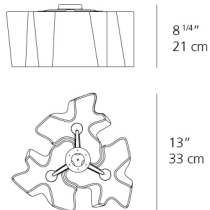

Dimensions

Packaging

4 Boxes

1 x 14-1/4" x 14-1/4" x 9-1/8" / 4.41 lbs - 36 cm x 36 cm x 23 cm / 2 kg

3 x 10-5/16" x 10-5/16" x 14-1/2" / 3.97 lbs - 26 cm x 26 cm x 29 cm / 1.8 kg

Light distribution

Diffused