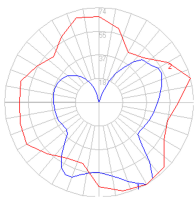

4 Boxes

1 x 14-1/4" x 14-1/4" x 9-1/8" / 4.41 lbs - 36 cm x 36 cm x 23 cm / 2 kg

3 x 10-5/16" x 10-5/16" x 14-1/2" / 3.97 lbs - 26 cm x 26 cm x 29 cm / 1.8 kg

Light distribution

Diffused

Luminaire weight

8.8 lbs / 4 kg

Warranty

5 year Limited warranty

Red = Max Cd. Through Vertical plane
Blue = Max Cd. Through Horizontal plane