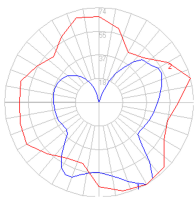

Luminaire weight

8.8 lbs / 4 kg

Warranty

5 year Limited warranty

Red = Max Cd. Through Vertical plane
Blue = Max Cd. Through Horizontal plane