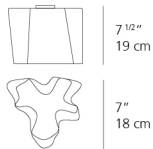

Dimensions

Packaging

2 Boxes

1 x 8-3/8" x 8-3/8" x 7-9/16" / 1.76 lbs - 21 cm x 21 cm x 19 cm / .8 kg

1 x 10-5/16" x 10-5/16" x 8-1/2" / 3.97 lbs - 26 cm x 26 cm x 29 cm / 1.8 kg

Light distribution

Diffused