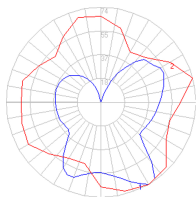

2 Boxes

1 x 8-3/8" x 8-3/8" x 7-9/16" / 1.76 lbs - 21 cm x 21 cm x 19 cm / .8 kg

1 x 10-5/16" x 10-5/16" x 8-1/2" / 3.97 lbs - 26 cm x 26 cm x 29 cm / 1.8 kg

Light distribution

Diffused

Luminaire weight

3.52 lbs / 1.6 kg

Warranty

5 year Limited warranty

Red = Max Cd. Through Vertical plane
Blue = Max Cd. Through Horizontal plane