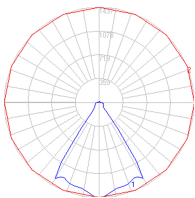

Warranty

5 year limited warranty

Red = Max Cd. Through Vertical plane

Blue = Max Cd. Through Horizontal plane