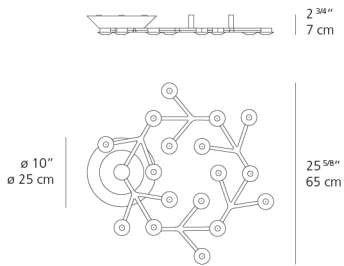

Delivered lumens	1883lm
Light output ratio	62.77lm/W
Power consumption	30W
Led type	28W C.O.B.*
CCT (Correlated Color Temperature)	3000K
CRI (Color Rendering Index)	>80
Life expectancy	50000Hrs
Control type	Dimmable 0-10V
Input Voltage	120-277V
Driver	ROAL - 1 x RSLD035-16

Dimensions

Packaging

1 Box

1 x 29-5/8" x 29-5/8" x 4-13/16" / 11.9 lbs - 75 cm x 75 cm x 12 cm / 5.4 kg

Light distribution

Direct

Luminaire weight

4.74 lbs / 2.15 kg