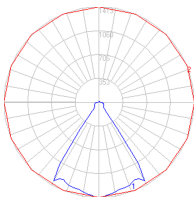

Delivered lumens	1883lm
Light output ratio	62.77lm/W
Power consumption	30W
Led type	28W C.O.B.*
CCT (Correlated Color Temperature)	3000K
CRI (Color Rendering Index)	>80
Life expectancy	50000Hrs
Control type	Dimmable 0-10V
Input Voltage	120-277V
Driver	ROAL - 1 x RSLD035-16

Dimensions

Packaging

1 Box

1 x 29-5/8" x 29-5/8" x 4-13/16" / 11.9 lbs - 75 cm x 75 cm x 12 cm / 5.4 kg

Light distribution

Direct

Luminaire weight

4.74 lbs / 2.15 kg

Warranty

5 year limited warranty

Red = Max Cd. Through Vertical plane

Blue = Max Cd. Through Horizontal plane