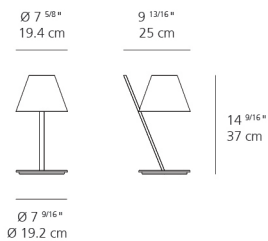

La Petite table White

1751028A

SPECIFICATIONS

Design By

Quaglio Simonelli

Collection

Design

Specifications

Lamp type	LED-T (Non Integrated) ONLY
Lamp	max 6W LED E12/G16.5
Lamp Included	No
Control type	On/Off (On Cord)
Input Voltage	120V
Power consumption	N/A
Ballast	N/A

Colors & Finishes

White

Materials

- Lampshade in lightweight technopolymer closed by two diffusers
- Base and stem in painted aluminum

Features & Accessories

Dimensions

Packaging

1 Box

1 x 11-11/16" x 11-11/16" x 17-5/8" / 4.2 lbs - 29.5 cm x 29.5 cm x 44.5 cm / 1.905 kg

Light distribution

Direct/Indirect

Luminaire weight