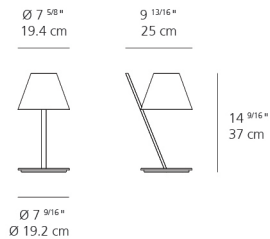

 Black

Materials

- Lampshade in lightweight technopolymer closed by two diffusers
- Base and stem in painted aluminum

Features & Accessories

Dimensions

Packaging

1 Box

1 x 11-11/16" x 11-11/16" x 17-5/8" / 4.2 lbs - 29.5 cm x 29.5 cm x 44.5 cm / 1.905 kg