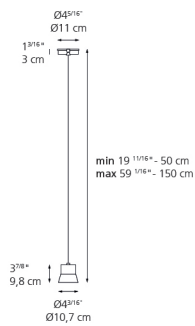

### Specifications

Delivered lumens	504.3lm
Light output ratio	63lm/W
Power consumption	8W
Led type	8W C.O.B.*
CCT (Correlated Color Temperature)	3000K
CRI (Color Rendering Index)	>80
Life expectancy	50000Hrs
Control type	Dimmable 2-Wire
Input Voltage	120V
Driver	N/A

### Dimensions

### Packaging

1 Box

1 x 7-15/16" x 7-15/16" x 7-15/16" / 2.65 lbs - 20 cm x 20 cm x 20 cm / 1.2 kg