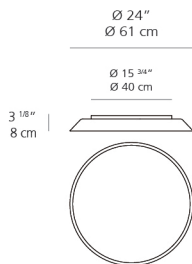

Dimensions

Packaging

1 Box

1 x 27-5/8" x 27-5/8" x 6-13/16" / 15.65 lbs - 70 cm x 70 cm x 17 cm / 7.1 kg

Light distribution

Direct

Luminaire weight

11.02 lbs / 5 kg