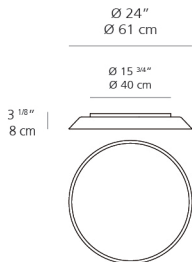

### Dimensions

### Packaging

1 Box

1 x 27-5/8" x 27-5/8" x 6-13/16" / 15.65 lbs - 70 cm x 70 cm x 17 cm / 7.1 kg

### Luminaire weight

11.02 lbs / 5 kg