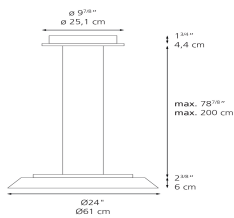

Dimensions

Packaging

1 Box

1 x 27-5/8" x 27-5/8" x 10-5/16" / 18.21 lbs - 70 cm x 70 cm x 26 cm / 8.26 kg

Light distribution

Direct

Luminaire weight

12.08 lbs / 5.48 kg