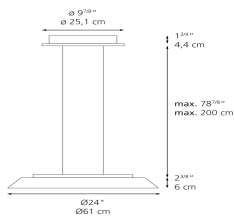

White

Specifications

Delivered lumens	2182lm
Light output ratio	72.73lm/W
Power consumption	30W
Led type	4X25.2W Array*
CCT (Correlated Color Temperature)	2700K
CRI (Color Rendering Index)	>90
Life expectancy	50000Hrs
Control type	Dimmable 2-Wire / Dimmable 0-10V
Input Voltage	120-277V
Driver	EFORE - 1 x RCL030-0700B

Dimensions

Packaging

1 Box

1 x 27-5/8" x 27-5/8" x 10-5/16" / 18.21 lbs - 70 cm x 70 cm x 26 cm / 8.26 kg

Light distribution

Direct

Luminaire weight

12.08 lbs / 5.48 kg