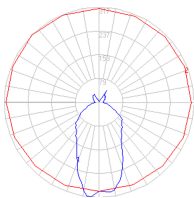

Luminaire weight

6.83 lbs / 3.1 kg

Warranty

5 year limited warranty

Red = Max Cd. Through Vertical plane

Blue = Max Cd. Through Horizontal plane