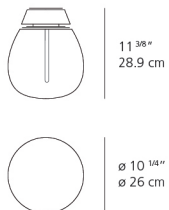

### Specifications

Delivered lumens	710lm
Light output ratio	44.38lm/W
Power consumption	16W
Led type	14W C.O.B.*
CCT (Correlated Color Temperature)	3000K
CRI (Color Rendering Index)	>80
Life expectancy	50000Hrs
Control type	On/Off
Input Voltage	120-277V
Driver	ROAL - 1 x RSLD035-12

### Dimensions