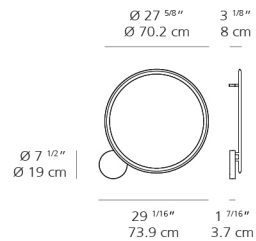

Dimensions

Packaging

1 Box

1 x 47-5/16" x 40-5/8" x 4-7/16" / 16.53 lbs - 120 cm x 103 cm x 11 cm / 7.5 kg

Light distribution

Direct/Indirect

Luminaire weight

7.72 lbs / 3.5 kg