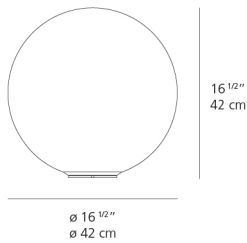

Lamp type	LED-T
Lamp	max 100W E26/A19
Lamp Included	No
Control type	DIMMABLE (On Cord)
Input Voltage	120V
Power consumption	N/A
Ballast	N/A

Colors & Finishes

White

Materials

- Base in thermoplastic resin
- Acid-etched diffuser made out of handblown glass

Features & Accessories

Dimensions

Packaging

1 Box

1 x 21-3/8" x 21-3/8" x 21-3/4" / 12.57 lbs - 54 cm x 54 cm x 55 cm / 5.7 kg

Light distribution

Diffused

Luminaire weight

9.04 lbs / 4.1 kg

Warranty

Red = Max Cd. Through Vertical plane

Blue = Max Cd. Through Horizontal plane