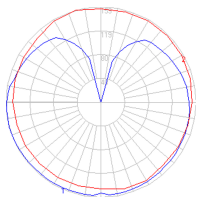

### Dimensions

### Packaging

1 Box

1 x 17-7/16" x 17-7/16" x 20" / 10.82 lbs - 44 cm x 44 cm x 50.5 cm / 4.91 kg

### Light distribution

Diffused

### Luminaire weight

6.81 lbs / 3.09 kg

Red = Max Cd. Through Vertical plane

Blue = Max Cd. Through Horizontal plane