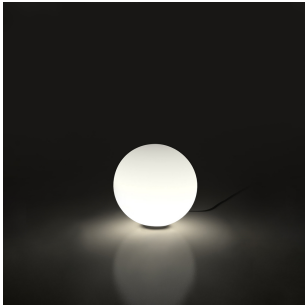

Dioscuri 35 table

0147018A

SPECIFICATIONS

Design By

Michele De Lucchi

Collection

Design

Specifications

Lamp type	LED-T
Lamp	max 100W E26/A19
Lamp Included	No
Control type	DIMMABLE (On Cord)
Input Voltage	120V
Power consumption	N/A
Ballast	N/A

Colors & Finishes

Materials

- Base in thermoplastic resin
- Acid-etched diffuser made out of handblown glass

Features & Accessories

Dimensions

Packaging

1 Box

1 x 17-7/16" x 17-7/16" x 20" / 10.82 lbs - 44 cm x 44 cm x 50.5 cm / 4.91 kg

Light distribution

Diffused