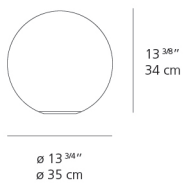

### Dimensions

### Luminaire weight

6.81 lbs / 3.09 kg

Red = Max Cd. Through Vertical plane

Blue = Max Cd. Through Horizontal plane