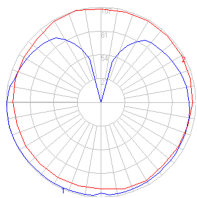

Features & Accessories

- Suitable for indoor & outdoor applications

Dimensions

Packaging

1 Box

1 x 15-13/16" x 15-13/16" x 11-7/8" / 5.51 lbs - 40 cm x 40 cm x 30 cm / 2.5 kg

Light distribution

Diffused

Luminaire weight

2.65 lbs / 1.2 kg

Warranty

5 year Limited warranty

Red = Max Cd. Through Vertical plane

Blue = Max Cd. Through Horizontal plane