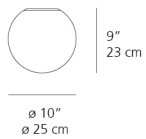

Features & Accessories

- Suitable for indoor & outdoor applications

Dimensions

Packaging

1 Box

1 x 15-13/16" x 15-13/16" x 11-7/8" / 5.51 lbs - 40 cm x 40 cm x 30 cm / 2.5 kg

Light distribution

Diffused

Luminaire weight

2.65 lbs / 1.2 kg

Warranty

5 year Limited warranty

Red = Max Cd. Through Vertical plane

Blue = Max Cd. Through Horizontal plane