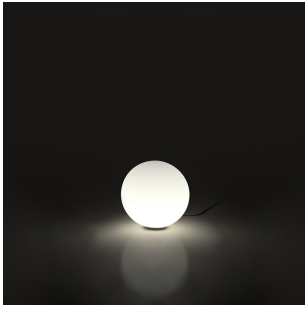

Dioscuri 25 table

0146018A

SPECIFICATIONS

Design By

Michele De Lucchi

Collection

Design

Specifications

Lamp type	LED-T
Lamp	max 75W E26/A19
Lamp Included	No
Control type	DIMMABLE (On Cord)
Input Voltage	120V
Power consumption	N/A
Ballast	N/A

Colors & Finishes

☐ White

Materials

- Base in thermoplastic resin
- Acid-etched diffuser made out of handblown glass

Features & Accessories

Dimensions

Packaging

1 Box

1 x 13-5/16" x 13-5/16" x 16" / 6.44 lbs - 33.5 cm x 33.5 cm x 40.5 cm / 2.92 kg

Light distribution

Diffused