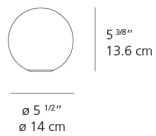

Lamp type	LED-T (Non Integrated) ONLY
Lamp	max 4W LED E12/G16.5
Lamp Included	No
Control type	On/Off (On Cord)
Input Voltage	120V
Power consumption	4.14W
Ballast	N/A

Colors & Finishes

White

Materials

- Base in thermoplastic resin
- Acid-etched diffuser made out of handblown glass

Features & Accessories

Dimensions

Packaging

1 Box

1 x 9-15/16" x 9-15/16" x 9-15/16" / 2.47 lbs - 25 cm x 25 cm x 25 cm / 1.12 kg

Light distribution

Diffused

Luminaire weight