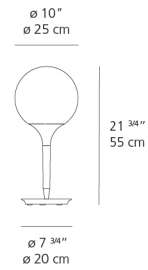

Lamp type	LED-T
Lamp	max 100W E26/A19
Lamp Included	No
Control type	DIMMABLE (On Base)
Input Voltage	120V
Power consumption	N/A
Ballast	N/A

Colors & Finishes

White

Materials

- Diffuser in handblown glass with external etched finish
- Stem in steel tubing covered by a tapered sleeve in translucent molded polycarbonate

Features & Accessories

- Tapered sleeve allows for partial soft diffusion of light from diffuser

Dimensions

Packaging

2 Boxes

1 x 13-1/2" x 13-1/2" x 16-1/4" / 5.29 lbs - 34 cm x 34 cm x 41 cm / 2.4 kg

1 x 14-1/4" x 14-1/4" x 21-3/8" / 8.6 lbs - 36 cm x 36 cm x 54 cm / 3.9 kg

Light distribution

Diffused

Luminaire weight

7.5 lbs / 3.4 kg

Red = Max Cd. Through Vertical plane

Blue = Max Cd. Through Horizontal plane

Warranty

5 year Limited warranty