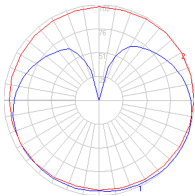

Features & Accessories

- Tapered sleeve allows for partial soft diffusion of light from diffuser

Dimensions

Packaging

2 Boxes

1 x 13-1/2" x 13-1/2" x 16-1/4" / 5.29 lbs - 34 cm x 34 cm x 41 cm / 2.4 kg

1 x 14-1/4" x 14-1/4" x 21-3/8" / 8.6 lbs - 36 cm x 36 cm x 54 cm / 3.9 kg

Light distribution

Diffused

Luminaire weight

7.5 lbs / 3.4 kg

Red = Max Cd. Through Vertical plane

Blue = Max Cd. Through Horizontal plane

Warranty

5 year Limited warranty