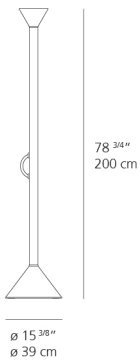

### Specifications

Delivered lumens	2951.5lm
Light output ratio	65.6lm/W
Power consumption	35W
Led type	35W C.O.B.*
CCT (Correlated Color Temperature)	2700K
CRI (Color Rendering Index)	>90
Life expectancy	50000Hrs
Control type	DIMMABLE (On Body)
Input Voltage	120V
Driver	N/A

### Dimensions