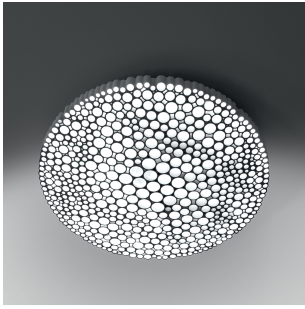

Calipso LED wall/ceiling 3000K white

SPECIFICATIONS

0210018A

Design By

Neil Poulton

Collection

Design

Specifications

Delivered lumens	2883.67lm
Light output ratio	49.72lm/W
Power consumption	58W
Led type	49.8W Array*
CCT (Correlated Color Temperature)	3000K
CRI (Color Rendering Index)	>90
Life expectancy	50000Hrs
Control type	Dimmable 2-Wire / Dimmable 0-10V
Input Voltage	120-277V
Driver	EFORE - 1 x RCL050-1200A

Colors & Finishes

White

Materials

- Fractal shape of an impure geometry
- Direct diffused light output
- Louver in ASA (Acrylonitrile Styrene Acrylate)

Features & Accessories

- Driver is compatible to both 2-wire dimming and 0-10V dimming options
- ADA compliant