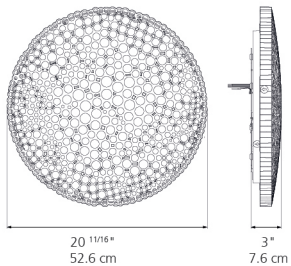

Delivered lumens	2883.67lm
Light output ratio	49.72lm/W
Power consumption	58W
Led type	49.8W Array*
CCT (Correlated Color Temperature)	3000K
CRI (Color Rendering Index)	>90
Life expectancy	50000Hrs
Control type	Dimmable 2-Wire / Dimmable 0-10V
Input Voltage	120-277V
Driver	EFORE - 1 x RCL050-1200A

Colors & Finishes

White

Materials

- Fractal shape of an impure geometry
- Direct diffused light output
- Louver in ASA (Acrylonitrile Styrene Acrylate)

Features & Accessories

- Driver is compatible to both 2-wire dimming and 0-10V dimming options
- ADA compliant

Dimensions

Packaging

1 Box

1 x 23-11/16" x 24-1/8" x 7" / 11.42 lbs - 60 cm x 61 cm x 17.5 cm / 5.18 kg

Light distribution

Direct

Luminaire weight

8.95 lbs / 4.06 kg