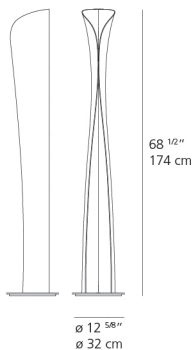

Delivered lumens	3628lm
Light output ratio	82lm/W
Power consumption	44W
Led type	33W C.O.B.* + 10W GU10
CCT (Correlated Color Temperature)	3000K
CRI (Color Rendering Index)	>80
Life expectancy	50000Hrs
Control type	DIMMABLE (Indirect) / On/Off (Direct)
Input Voltage	120V
Driver	N/A

Colors & Finishes

-  Black (Exterior body)
-  White (Interior & Base)

Materials

- Body in painted aluminum
- Base in weighted painted metal

Features & Accessories

- Dual switching located on cord allows the independent operation of the two light sources

Dimensions

Packaging

1 Box

1 x 72-1/8" x 15-13/16" x 15-13/16" / 61.73 lbs - 183 cm x 40 cm x 40 cm / 28 kg

Light distribution

Direct/Indirect

Luminaire weight

50.71 lbs / 23 kg