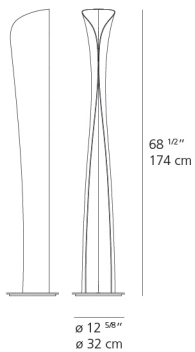

Colors & Finishes

-  Black (Exterior Body)
-  White (Interior & Base)

Materials

- Body in painted aluminum
- Base in weighted painted metal

Features & Accessories

- Dual switching located on cord allows the independent operation of the two light sources

Dimensions

Packaging

1 Box

1 x 72-1/8" x 15-13/16" x 15-13/16" / 61.73 lbs - 183 cm x 40 cm x 40 cm / 28 kg

Light distribution

Direct/Indirect

Luminaire weight

50.71 lbs / 23 kg