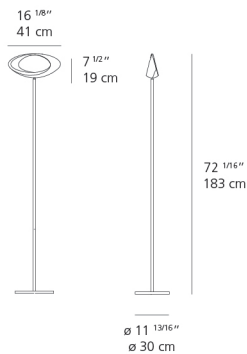

Cabildo LED floor

1180W15A

SPECIFICATIONS

Design By

Eric Solé

Collection

Design

Specifications

Colors & Finishes

White

Materials

- Base and structure in steel
- Body in painted die-cast aluminum

Features & Accessories

- Interchangeable plug options accommodate most countries electrical outlets

Dimensions

Packaging

2 Boxes

1 x 74-11/16" x 23-11/16" x 6-3/8" / 14.33 lbs - 189.5 cm x 60 cm x 16 cm / 6.5 kg

1 x 14-7/16" x 14-7/16" x 2-7/16" / 15.43 lbs - 36.4 cm x 36.4 cm x 6 cm / 7 kg

Light distribution

Direct/Indirect

Luminaire weight

21.72 lbs / 9.85 kg

Warranty

5 year limited warranty