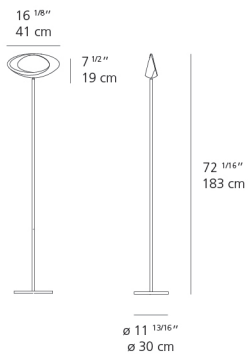

### Specifications

|                                    |                    |
|------------------------------------|--------------------|
| Delivered lumens                   | 2271lm             |
| Light output ratio                 | 59.77lm/W          |
| Power consumption                  | 38W                |
| Led type                           | 31W C.O.B.*        |
| CCT (Correlated Color Temperature) | 3000K              |
| CRI (Color Rendering Index)        | >90                |
| Life expectancy                    | 50000Hrs           |
| Control type                       | DIMMABLE (On Cord) |
| Input Voltage                      | 120V               |
| Driver                             | N/A                |

### Dimensions

### Luminaire weight

21.72 lbs / 9.85 kg