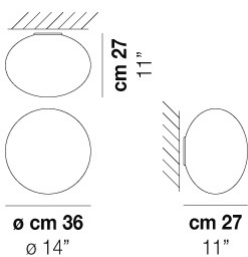

Modello PP P_CE

One of our most versatile series. The oval and mouth-blown satin glass shade are available in different sizes, that can be combined to offer multiple possibilities.

GLASS FINISH

FRAME FINISH

LUCCI PP P BCST BC E27 CE