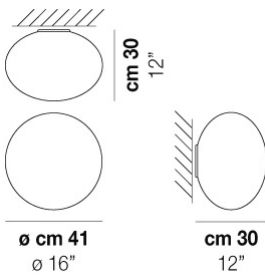

Modello PP M_CE

One of our most versatile series. The oval and mouth-blown satin glass shade are available in different sizes, that can be combined to offer multiple possibilities.

GLASS FINISH

FRAME FINISH

LUCCI PP M BCST BC E27 CE