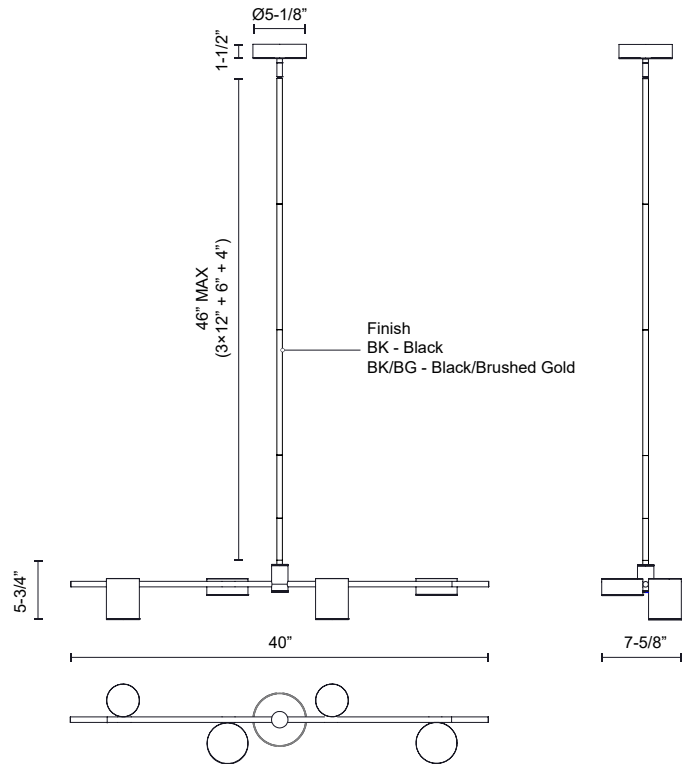

JAYDEN
LP96840
PENDANTS

PROJECT

SPECIFICATION DETAILS

Fixture Dimensions	L40" x W7-5/8" x H5-3/4"
Light Source	LED with DC Driver
Wattage	28W
Total Lumens	2320lm
Delivered Lumens	BK-909lm; BK/BG-1018lm;
Voltage	120V
Color Temperature	3000K
CRI (Ra)	90CRI
Optional Color Temps	2700K - 5000K Available, Minimum Order Quantities Apply
LED Rated Life	50,000 hours
Dimming	100% - 10%, TRIAC or ELV Dimmer (Not Included)
Diffuser Details	Frosted Acrylic
Adjustable	Yes
Rod Length	46" Max (3x12" + 1x6" + 1x4")
Minimum Hang Height	15"
Sloped Ceiling Adaptable	Yes, Up to 45 Degrees
Location	Dry
Illumination Direction	Down
Canopy Dimensions	D5-1/8" x H1-1/2"
CEC Title 24 JA8	Yes, JA8-2022

* For custom options, consult factory for details.

* For warranty information, please visit www.kuzcolighting.com/warranty

DESCRIPTION

Nature takes on modern form in the Jayden Collection. This family of products inspires movement and flow throughout your space with various-sized lamps. Frosted diffusers allow for soft, natural lighting that adds depth and dimension to a room. Available in Black/Brushed Gold or Black with adjustable arms.

KUZCO

19054 28TH AVENUE
SURREY - BC V3Z 6M3
CANADA

WWW.KUZCOLIGHTING.COM

COMMENT