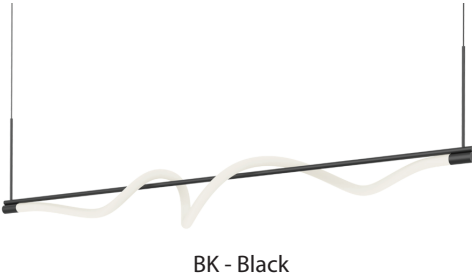

LP95354

Specification Sheet

Linear Pendant

PROJECT					
DATE				TYPE	
Voltage	Watt	LED Lumens	Delivered Lumens	Finish(es)	Color Temp
120V	19W	1615lm*	1045lm*	BK - Black	3000K
					CRI (Ra)
					>90
					Dimming
					100%-10%
					Rated Life
					50,000 hours

*Preliminary figures

Product Descriptions

The Cursive linear pendant is a fluid signature of light, formed by an effortless acrylic form dancing around a center rod, suspended by two cables. Available in a black metal finish, this pendant offers soft ambient light diffused by a frosted lens.

Canopy Dimensions:
 D6-1/2" x H1-3/4"

Comments: