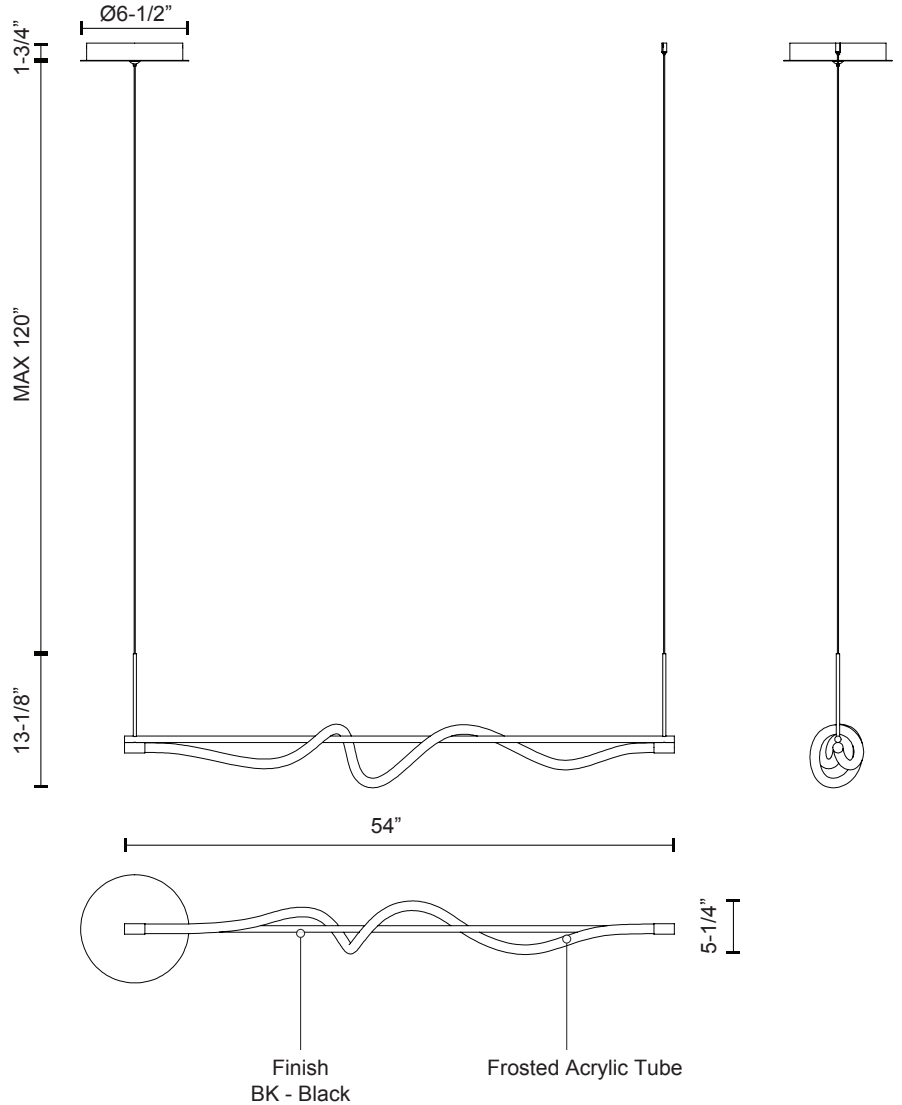

LP95354

Specification Sheet

Linear Pendant

PROJECT					
DATE				TYPE	
Voltage	Watt	LED Lumens	Delivered Lumens	Finish(es)	Color Temp
120V	19W	1615lm*	1045lm*	BK - Black	3000K
					CRI (Ra)
					>90
					Dimming
					100%-10%
					Rated Life
					50,000 hours

*Preliminary figures

Product Descriptions

The Cursive linear pendant is a fluid signature of light, formed by an effortless acrylic form dancing around a center rod, suspended by two cables. Available in a black metal finish, this pendant offers soft ambient light diffused by a frosted lens.

Canopy Dimensions:
 D6-1/2" x H1-3/4"

Comments: