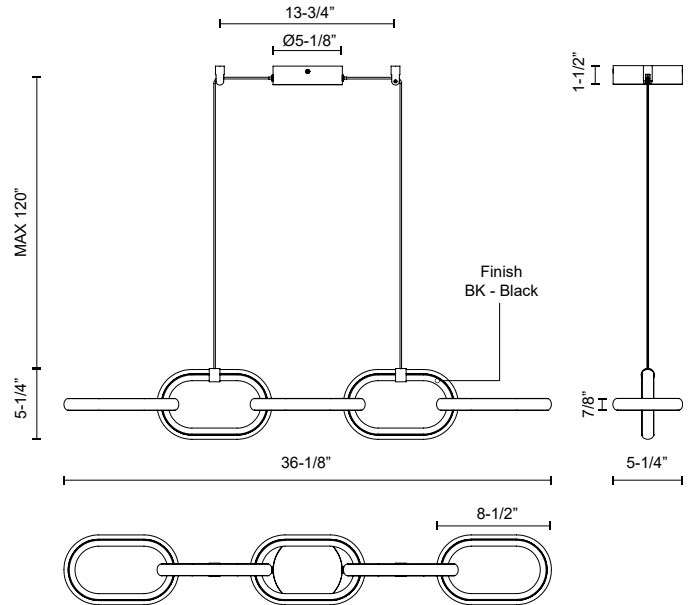

AIREN LP92636

PENDANTS

PROJECT

SPECIFICATION DETAILS

Fixture Dimensions	L36-1/8" x W5-1/4" x H5-1/4"
Light Source	LED with DC Driver
Wattage	41W
Total Lumens	3000lm
Delivered Lumens	2130lm*
Voltage	120V
Color Temperature	3000K
CRI (Ra)	90CRI
Optional Color Temps	2700K - 5000K Available, Minimum Order Quantities Apply
LED Rated Life	50,000 hours
Dimming	100% - 10%, TRIAC or ELV Dimmer (Not Included)
Diffuser Details	White Silicone
Adjustable	Yes
Wire Length	120" Max
Wire Type	Black
Minimum Hang Height	10"
Sloped Ceiling Adaptable	Yes
Location	Dry
Compliance	T24-JA8
Illumination Direction	Up/Down
CEC Title 24 JA8	Yes, JA8-22
Canopy Dimensions	D5-1/8" x H1-1/2"

* For custom options, consult factory for details.

* For warranty information, please visit www.kuzcolighting.com/warranty

DESCRIPTION

The sophistication and elegance of jewelry are at the heart of the Airen Collection. This sleek chain link design comprises interlocking ovals with LEDs around the exterior. With 360-degree illumination, the Airen family immediately ignites a room with both light and personality.

KUZCO

19054 28TH AVENUE
SURREY - BC V3Z 6M3
CANADA

WWW.KUZCOLIGHTING.COM

COMMENT