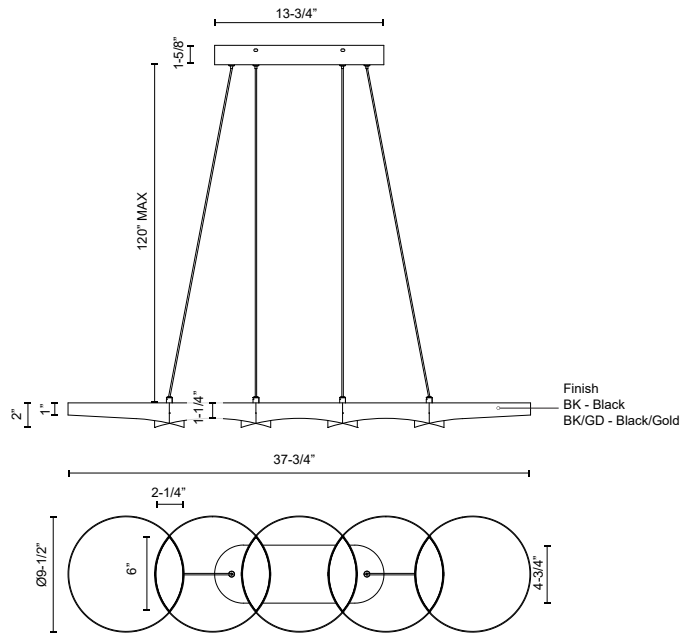

LP90838-BK
Black

LP90838-BK/GD
Black/Gold

SPECIFICATION DETAILS

* For custom options, consult factory for details.

Fixture Dimensions	L37-3/4" x W9-1/2" x H2"
Light Source	LED with DC Driver
Wattage	35W
Total Lumens	2975lm
Delivered Lumens	BK/GD - 965lm*
Voltage	120V
Color Temperature	3000K
CRI (Ra)	90CRI
Optional Color Temps	2700K - 5000K Available, Minimum Order Quantities Apply
LED Rated Life	50,000 hours
Diffuser Details	Frosted PC Diffuser
Dimming	100% - 10%, TRIAC or ELV Dimmer (Not Included)
Adjustable	Yes
Wire Length	120" Max
Minimum Hang Height	14"
Wire Type	Black Coaxial Wire
Location	Dry
Warranty	5 Years
Illumination Direction	Downlight
Canopy Dimensions	L13-3/4"x W4-3/4 x H1-5/8"