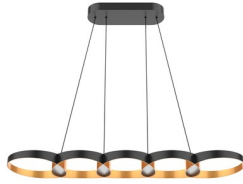

**MAESTRO
LP90838
PENDANTS**

PROJECT

DESCRIPTION

The Maestro Collection directs light and geometry in new and innovative ways. Metal rings twirl and synchronize harmoniously to create jewel-like illumination where the rings meet. Every angle of the Maestro collection is a new surprise as you stand profile, below, or above. Soft, fluid curves meet solid modern geometry in this standing-ovation worthy collection.

LP90838-BK
Black

LP90838-BK/GD
Black/Gold

SPECIFICATION DETAILS

* For custom options, consult factory for details.

Fixture Dimensions	L37-3/4" x W9-1/2" x H2"
Light Source	LED with DC Driver
Wattage	35W
Total Lumens	2975lm
Delivered Lumens	BK/GD - 965lm*
Voltage	120V
Color Temperature	3000K
CRI (Ra)	90CRI
Optional Color Temps	2700K - 5000K Available, Minimum Order Quantities Apply
LED Rated Life	50,000 hours
Diffuser Details	Frosted PC Diffuser
Dimming	100% - 10%, TRIAC or ELV Dimmer (Not Included)
Adjustable	Yes
Wire Length	120" Max
Minimum Hang Height	14"
Wire Type	Black Coaxial Wire
Location	Dry
Warranty	5 Years
Illumination Direction	Downlight
Canopy Dimensions	L13-3/4"x W4-3/4 x H1-5/8"