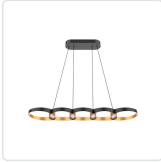

**MAESTRO
LP90838
PENDANTS**

PROJECT

DESCRIPTION

The Maestro Collection directs light and geometry in new and innovative ways. Metal rings twirl and synchronize harmoniously to create jewel-like illumination where the rings meet. Every angle of the Maestro collection is a new surprise as you stand profile, below, or above. Soft, fluid curves meet solid modern geometry in this standing-ovation worthy collection.

LP90838-BK
Black

LP90838-BK/GD
Black/Gold

SPECIFICATION DETAILS

* For custom options, consult factory for details.

Fixture Dimensions	L37-3/4" x W9-1/2" x H2"
Light Source	LED with DC Driver
Wattage	35W
Total Lumens	2975lm
Delivered Lumens	BK/GD - 965lm*
Voltage	120V
Color Temperature	3000K
CRI (Ra)	90CRI
Optional Color Temps	2700K - 5000K Available, Minimum Order Quantities Apply
LED Rated Life	50,000 hours
Diffuser Details	Frosted PC Diffuser
Dimming	100% - 10%, TRIAC or ELV Dimmer (Not Included)
Adjustable	Yes
Wire Length	120" Max
Minimum Hang Height	14"
Wire Type	Black Coaxial Wire
Location	Dry
Warranty	5 Years
Illumination Direction	Downlight
Canopy Dimensions	L13-3/4"x W4-3/4 x H1-5/8"