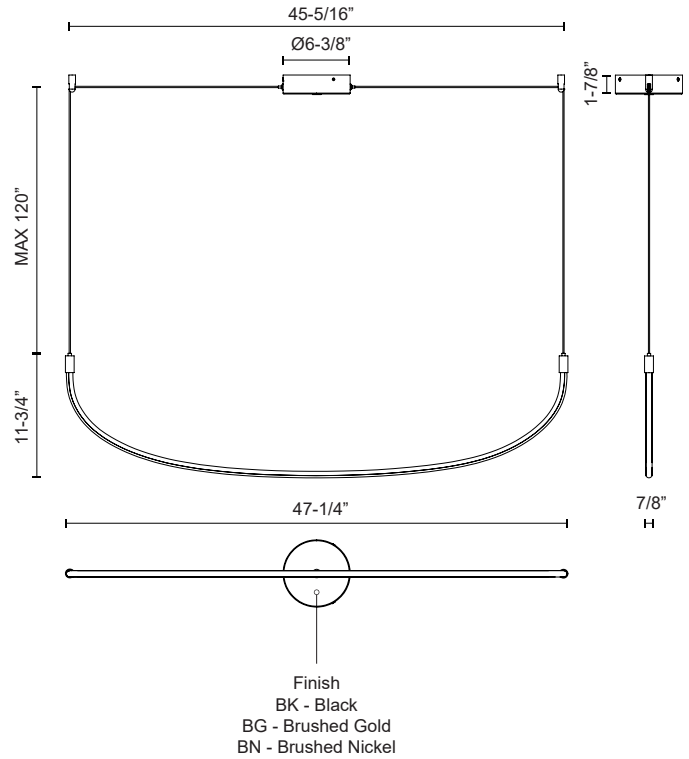

### SPECIFICATION DETAILS

\* For custom options, consult factory for details.

<b>Fixture Dimensions</b>	L47-1/4" x W7/8" x H11-3/4"
<b>Light Source</b>	LED with DC Driver
<b>Wattage</b>	24W
<b>Total Lumens</b>	2080lm
<b>Delivered Lumens</b>	BG-1300lm*; BK-1250lm*; BN-1350lm*;
<b>Voltage</b>	120V
<b>Color Temperature</b>	3000K
<b>CRI (Ra)</b>	90CRI
<b>Optional Color Temps</b>	2700K - 5000K Available, Minimum Order Quantities Apply
<b>LED Rated Life</b>	50,000 hours
<b>Dimming</b>	100% - 10%, TRIAC or ELV Dimmer (Not Included)
<b>Adjustable</b>	Yes
<b>Wire Length</b>	120" Max
<b>Wire Type</b>	BG - Black Wire; BK - Black Wire; BN-Clear Wire;
<b>Minimum Hang Height</b>	16"
<b>Location</b>	Dry
<b>Warranty</b>	5 Years
<b>Canopy Dimensions</b>	D6-3/8" x H1-7/8"

### DESCRIPTION

The Talis is a new take on a Kuzco classic. Forged as a simple yet organic "U" shaped bar of illumination, the Talis is minimal and stylish at the same time. When layered in three or five bars of illumination, the Talis creates a unique melody that is sure to be the statement of any space. Adjust each bar to the height and space you like with this versatile collection.