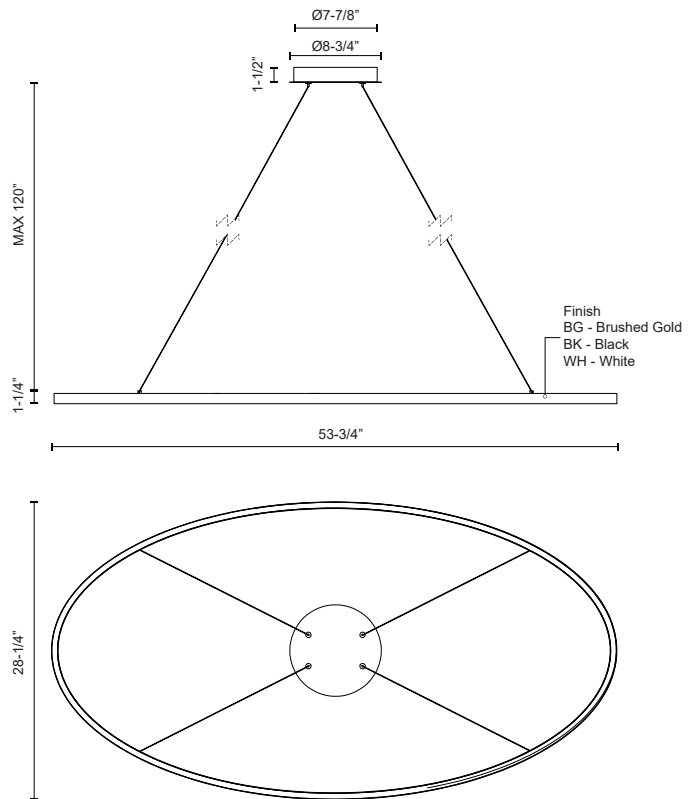

* For custom options, consult factory for details.

* For warranty information, please visit www.kuzcolighting.com/warranty

DESCRIPTION

Ovale: a stunning collection of lighting that redefines modern elegance with its simple yet captivating oval shape. Whether you choose a linear pendant or an exquisite two-tier chandelier, Ovale showcases integrated LED technology, ensuring your space is beautifully illuminated with efficiency and longevity. With three exquisite finishes to choose from – brushed gold, matte black, and matte white – Ovale effortlessly complements your décor, allowing you to create a customized ambiance that exudes timeless sophistication.

- Sleek minimal style for any space
- Brushed Gold, Matte Black, or Matte White finishes
- Integrated LED, no need for bulbs
- Adjustable wire up to 120" in length
- Perfect for kitchens, dining rooms, living rooms, and more

KUZCO

CANADA: 19054 28TH AVENUE - SURREY, BC V3Z 6M3
USA: 3035 E. LONE MOUNTAIN ROAD - LAS VEGAS, NV 89081

WWW.KUZCOLIGHTING.COM

© 2024 KUZCO LIGHTING. ALL RIGHTS RESERVED.

COMMENT