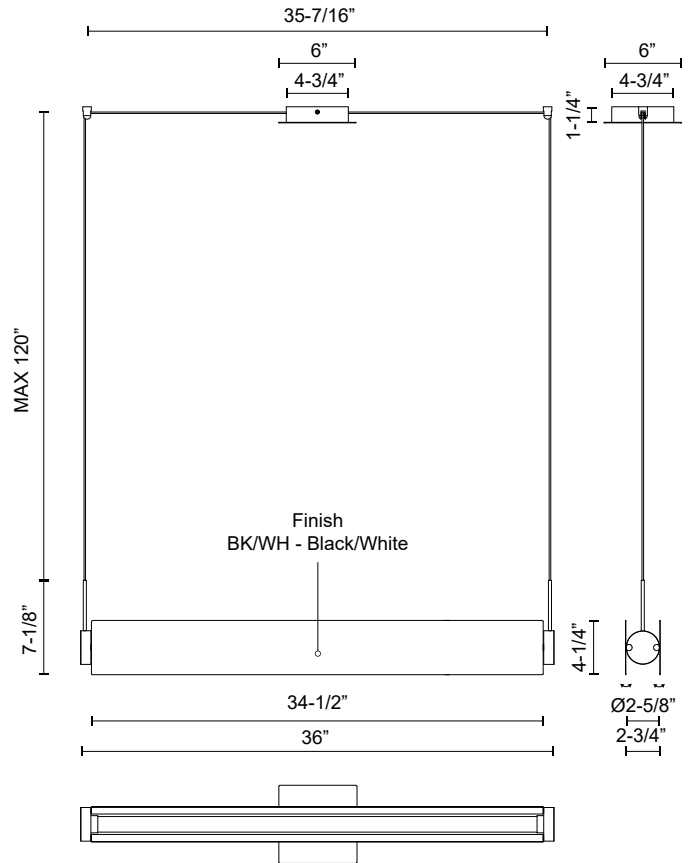

PHOENIX LP73536

PENDANTS

PROJECT

SPECIFICATION DETAILS

Fixture Dimensions	L36" x W2-3/4" x H7-1/8"
Light Source	LED with DC Driver
Wattage	25W
Total Lumens	2050lm
Delivered Lumens	BK/WH-1475lm*
Voltage	120V
Color Temperature	3000K
CRI (Ra)	90CRI
Optional Color Temps	2700K - 5000K Available, Minimum Order Quantities Apply
LED Rated Life	50,000 hours
Dimming	100% - 10%, TRIAC or ELV Dimmer (Not Included)
Glass Details	Opal Glass
Adjustable	Yes
Wire Length	120" Max
Wire Type	Black
Minimum Hang Height	10"
Location	Dry
Sloped Ceiling Adaptable	Yes
Illumination Direction	Up/Down
Canopy Dimensions	L6" x W6" x H1-1/4"
CEC Title 24 JA8	Yes, JA8-2022

* For custom options, consult factory for details.

* For warranty information, please visit www.kuzcolighting.com/warranty

DESCRIPTION

The Phoenix Collection brings balance between the worlds of modern and industrial lighting options. With its architectural details and sleek metal shades, the Phoenix family can mesh well with any décor style while paving the way as a standout piece of lighting. Each shade is fully adjustable for optimal directional lighting or creative variations. Available in two striking finishes that will leave a lasting impression.

KUZCO

19054 28TH AVENUE
SURREY - BC V3Z 6M3
CANADA

WWW.KUZCOLIGHTING.COM

COMMENT