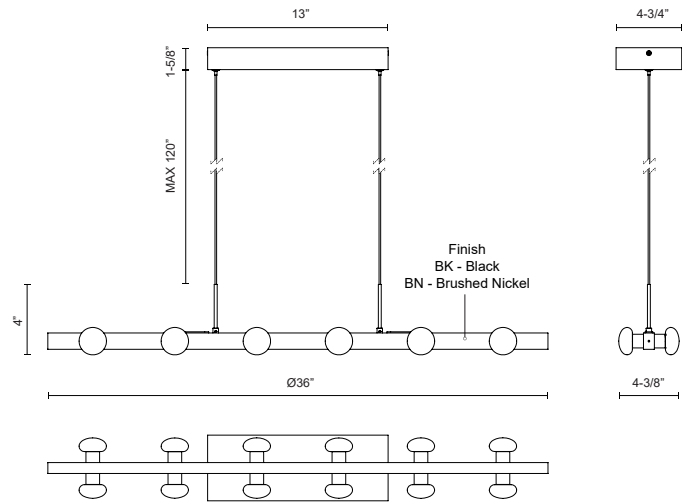

LP63436-BN  
Brushed Nickel

LP63436-BK  
Black

**SPECIFICATION DETAILS**

\* For custom options, consult factory for details.

<b>Fixture Dimensions</b>	L36" x W4-3/8" x H4"
<b>Total Lumens</b>	3760lm
<b>Light Source</b>	LED with DC Driver
<b>Delivered Lumens</b>	BK-1000lm; BN-1200lm;
<b>Wattage</b>	41W
<b>Voltage</b>	120V
<b>Color Temperature</b>	3000K
<b>CRI (Ra)</b>	90CRI
<b>Optional Color Temps</b>	2700K - 5000K Available, Minimum Order Quantities Apply
<b>LED Rated Life</b>	50,000 hours
<b>Dimming</b>	100% - 10%, TRIAC or ELV Dimmer (Not Included)
<b>Glass Details</b>	Opal Glass
<b>Adjustable</b>	Yes
<b>Wire Length</b>	120" Max
<b>Wire Type</b>	BK - Black Wire; BN-Clear Wire;
<b>Location</b>	Dry
<b>Warranty</b>	5 Years
<b>Canopy Dimensions</b>	L13" x W4-3/4" x H1-5/8"